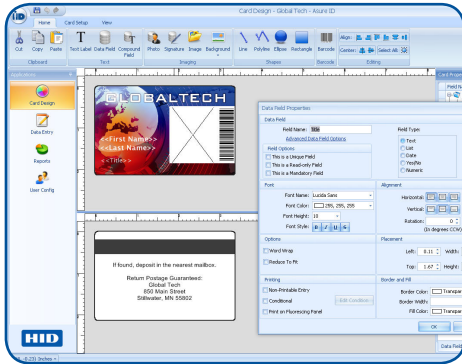

Asure ID<sup>®</sup>  
Card Personalization Software

SOLO

ASURE ID<sup>®</sup> 7 IS HERE.

- **Friendly and intuitive interface** - Enhanced user experience makes photo ID card design and data entry a breeze.
- **One program for all printers** - Asure ID works with a variety of printers. And while other programs come and go, Asure ID is backed by the Genuine HID<sup>™</sup> commitment, so you can invest with confidence knowing we're here to stay.
- **Auto-Update** - You're always up-to-date with automatic notifications of free software updates to ensure that the software is never outdated, only available with Asure ID.

Tools at your fingertips

- Multi-task with tabbed navigation, and effortlessly switch between card design and data entry, managing each independently
- Tool ribbons put frequently used elements into logical order
- De-clutter the workspace by hiding colors and attributes until they're needed, using pop-out control palettes
- "What You See Is What You Get" display helps ensure accurate card design by showing exactly how a card will print, including data placeholders.

Productivity has never looked better.

Asure ID offers much more than good looks, it provides a dramatic speed boost. Everything you need to design and populate a card is right in front of you in a crisp, clean environment that allows the user to glide from data entry to card design to printing.

Everyday work made effortless.

Routine tasks can be performed with a couple of mouse clicks. It's a snap to capture or load a photo, void a card or set the print counter. And you can populate card data fields directly from the internal Microsoft Access<sup>™</sup> database. These and other frequently-used features are within easy reach on the Microsoft "Ribbon"-inspired toolbar.